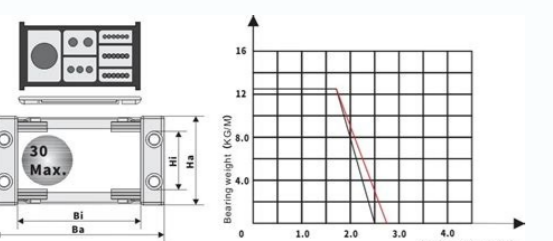

Flexy 205 installation guide

Ewon flexy 205 installation guide. H8908 installation instructions. Co-200 installation instructions.

毎週土曜日 夕方6時50分 - 番組内容 これは、美味しいお酒に合う「乾杯グルメ」に喜びを感じる“ある主婦”の物語。出演者 主婦 あさみ (照屋 由規) 旦那りゅうた (ありんくりん・ひがりゅうた) ママ友 まーみ (東江 万那美) りゅう