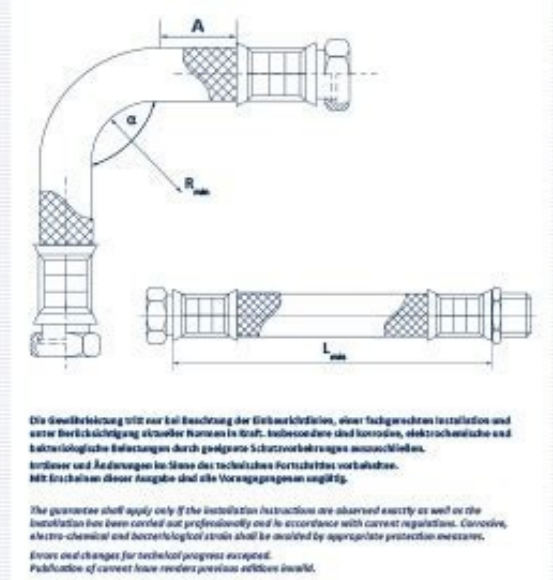

Flexy 205 installation guide

Ewon flexy 205 installation guide. H8908 installation instructions. Co-200 installation instructions.

毎週土曜日 夕方6時50分 - 番組内容 これは、美味しいお酒に合う「乾杯グルメ」に喜びを感じる“ある主婦”の物語。出演者 主婦 あさみ (照屋 由規) 旦那りゅうた (ありんくりん・ひがりゅうた) ママ友 まーみ (東江 万那美) りゅう